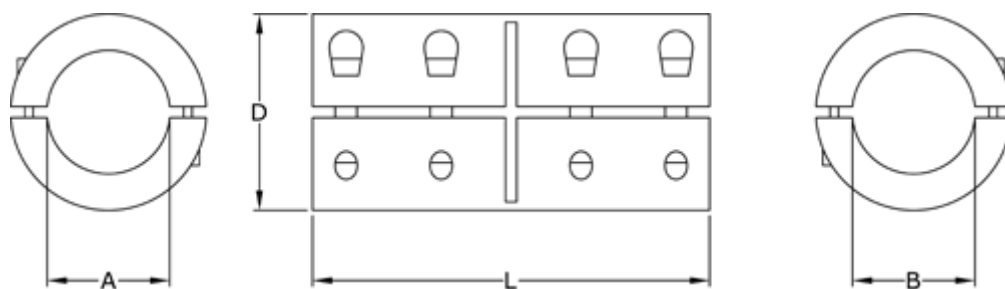

# Data Sheet

Article number: 3323046602025

Description: Rigid coupling size 25 bore 25/25 mm  
Two piece clamp, stainless

## Measures

A = 25  
B = 25  
D = 45  
L = 75  
Screw = M6x16